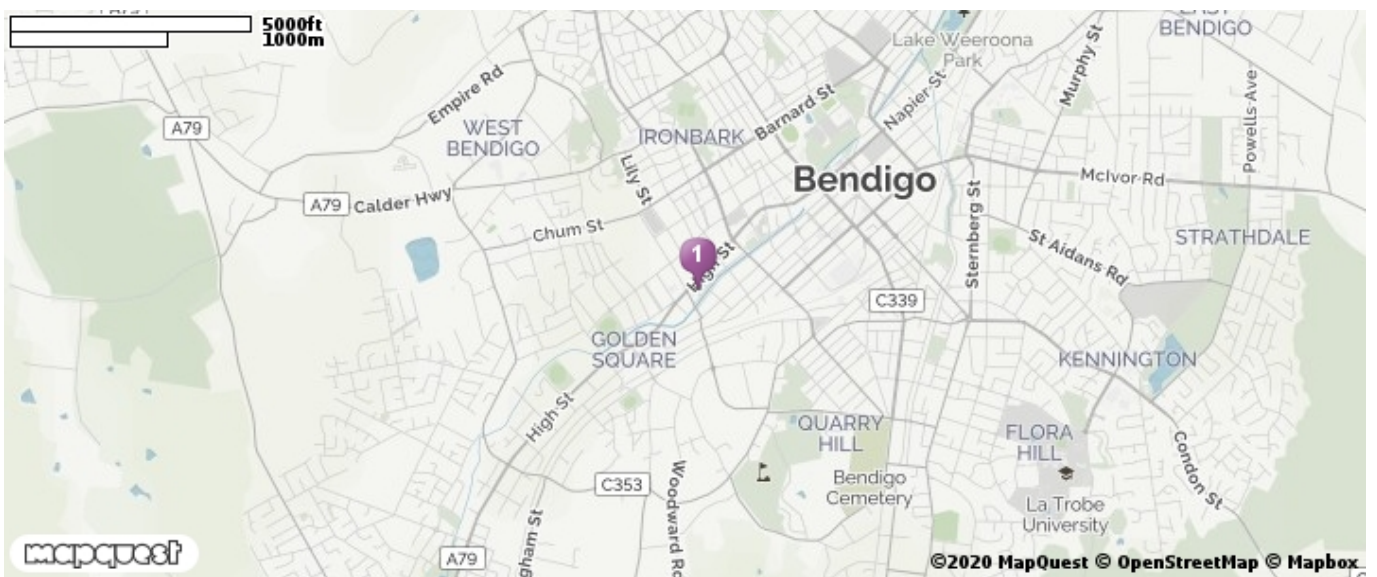

Bus 1m

Pharmacies 1000m

Bakery 1000m

Restaurant 500m

Coffee shop 500m

Regional Accommodation

Agent Details

elmmotel123@gmail.com – Dayna Patel